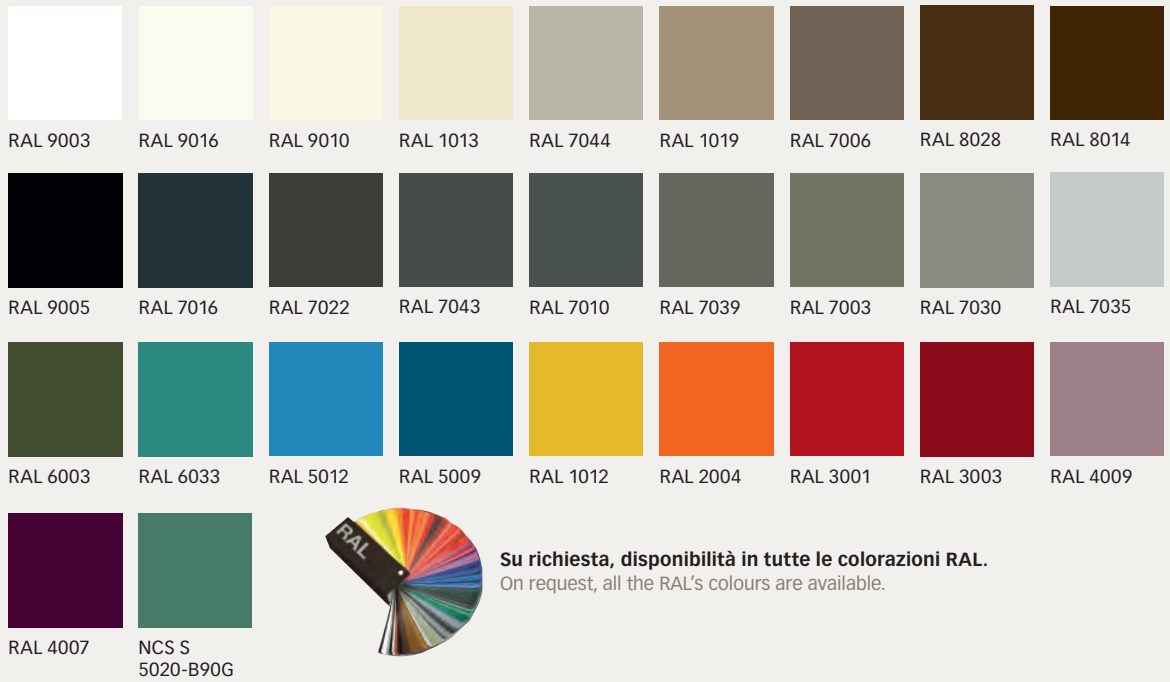

MIKA 30: MDF door 22 mm thick, with 30° cut. Glossy or matt lacquer externally and internally on MDF.

VISTA FRONTALE FRONT VIEW

VISTA 3D 3D VIEW

LACCATI OPACHI MATT LACQUERED

LACCATI LUCIDI GLOSSY LACQUERED